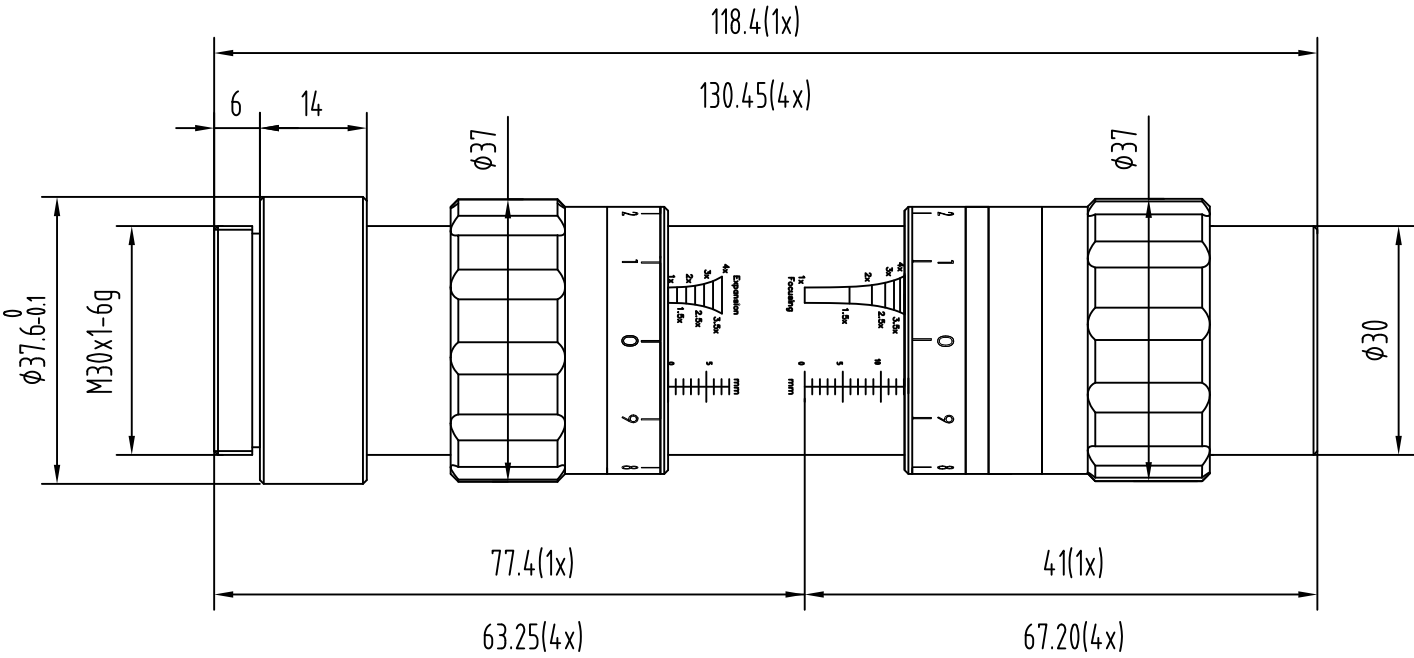

BET-1-4X

Fine adjustment of the zooming and focusing scale by the combination of mm scales and vernier scales.

Recommended maximum diameter of entrance pupil

Zoom Factor	Entrance Pupil (ϕ mm)
1x	4
2x	4
3x	4
4x	4