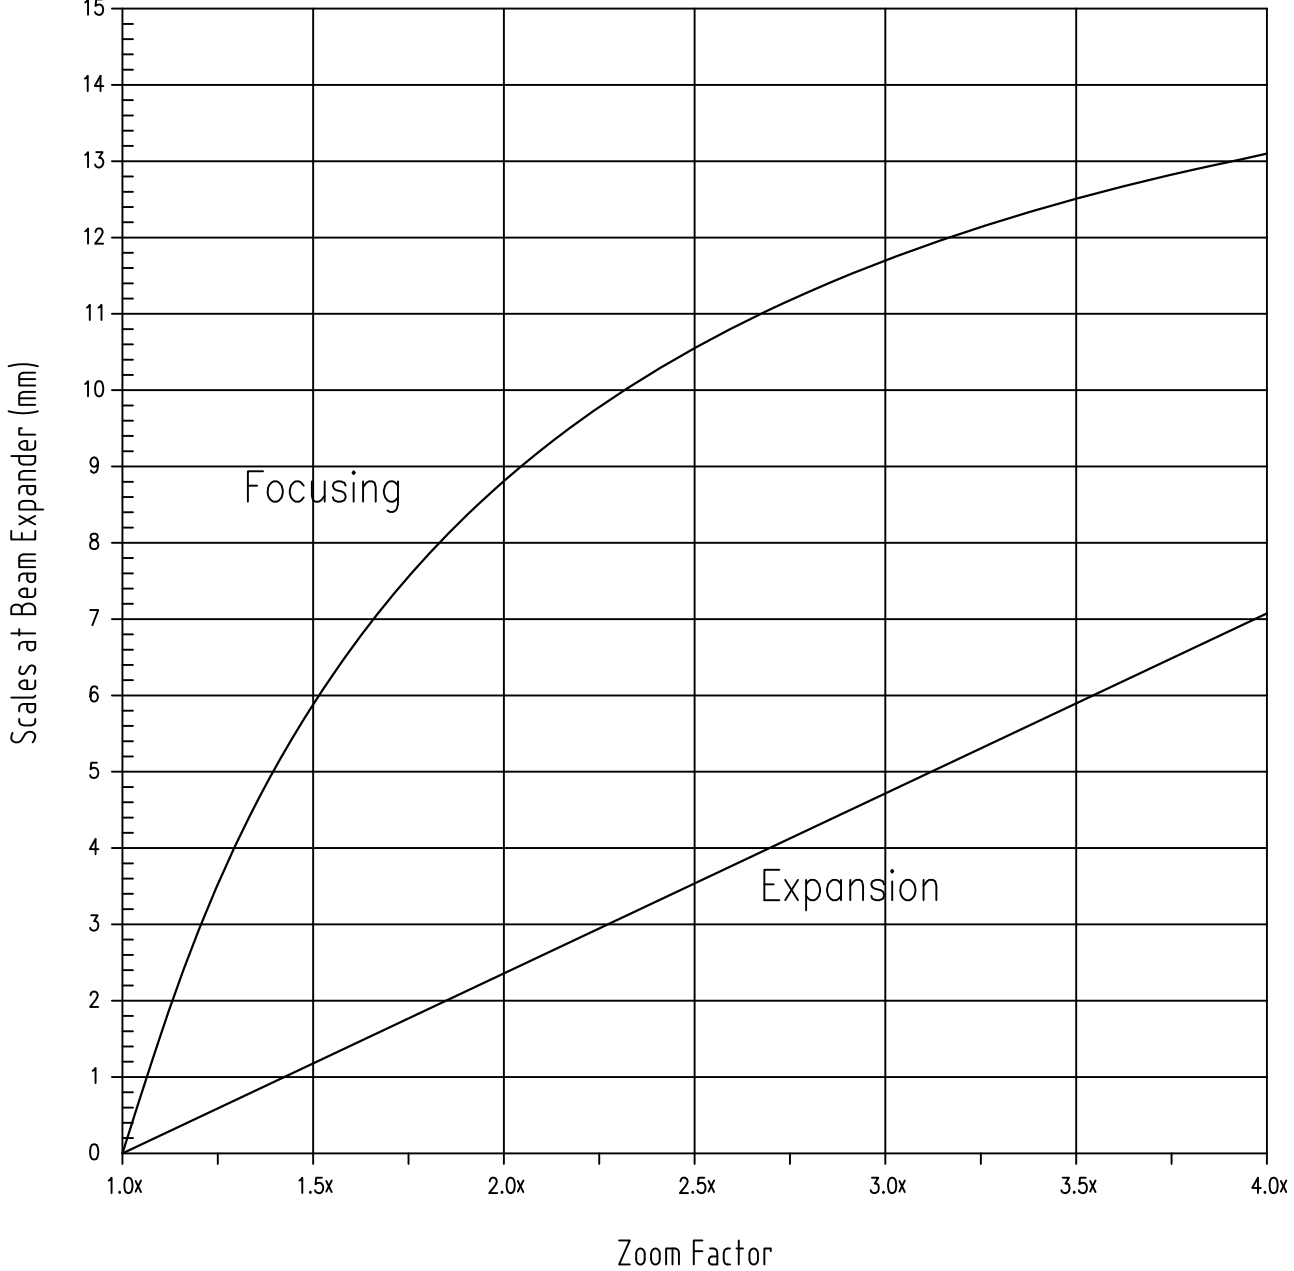

BET-1-4X

Fine adjustment of the zooming and focusing scale by the combination of mm scales and vernier scales.

Recommended maximum diameter of entrance pupil

Zoom Factor	Entrance Pupil (ϕ mm)
1x	4
2x	4
3x	4
4x	4