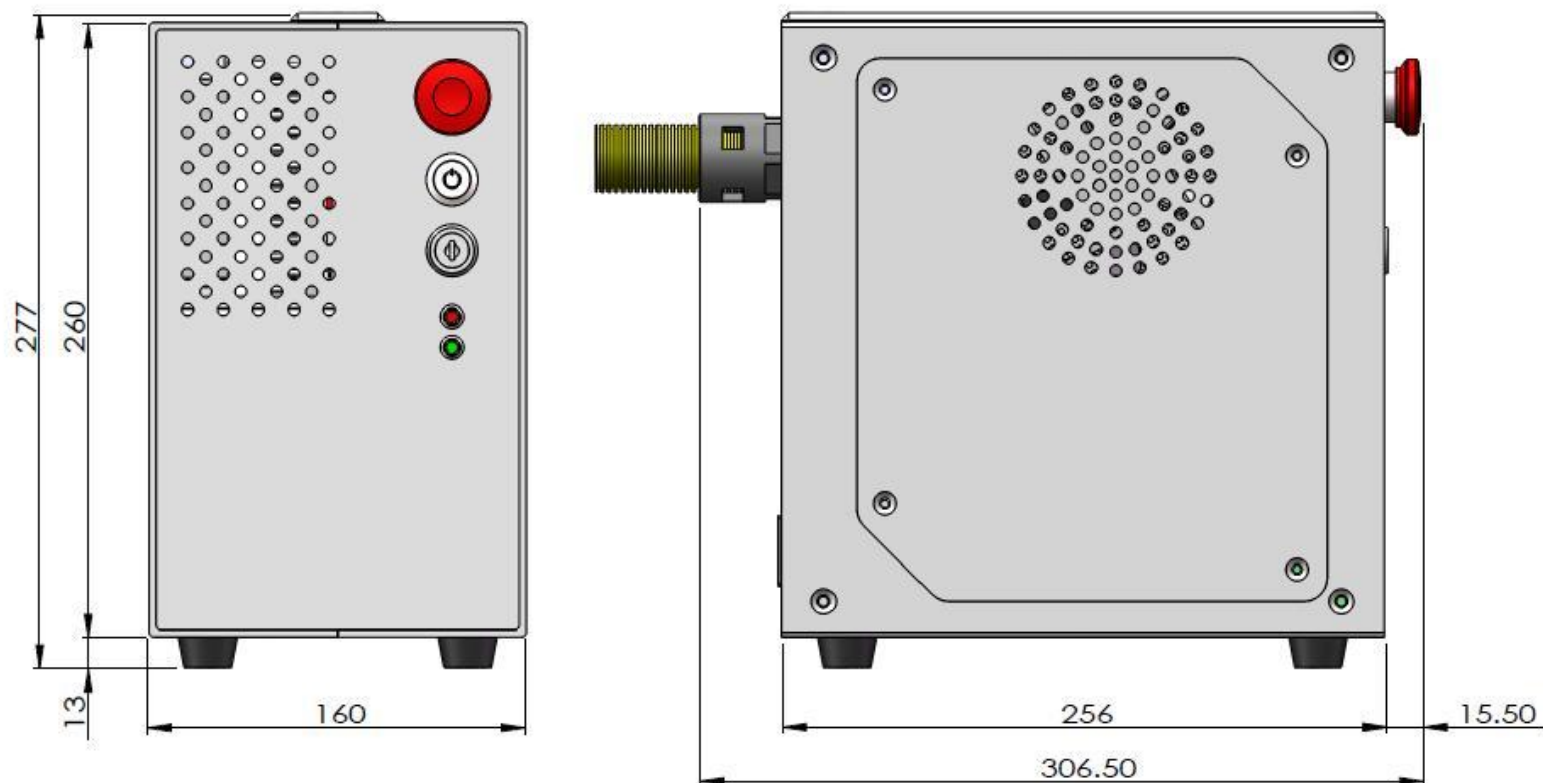

Dimensions of Mini Laser Marking Machine – Laser Head

Dimensions of Mini Laser Marking Machine – Power Supply