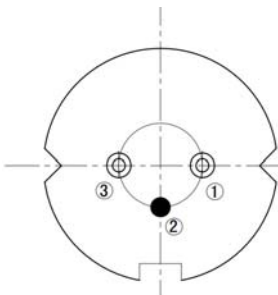

1	LD(-)
2	LD(+)&PD(-)
3	PD(+)