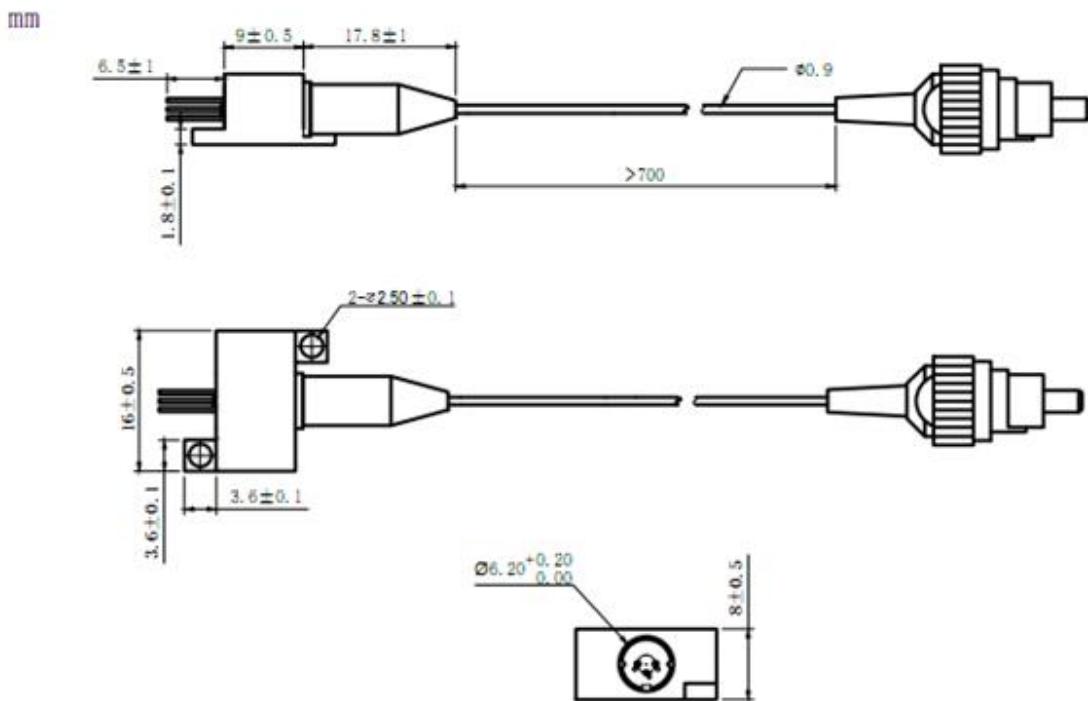

B1 Package View

PIN Bottom View