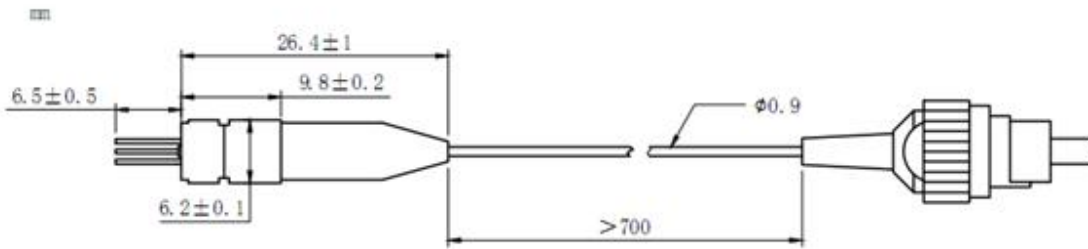

Coaxial Package View